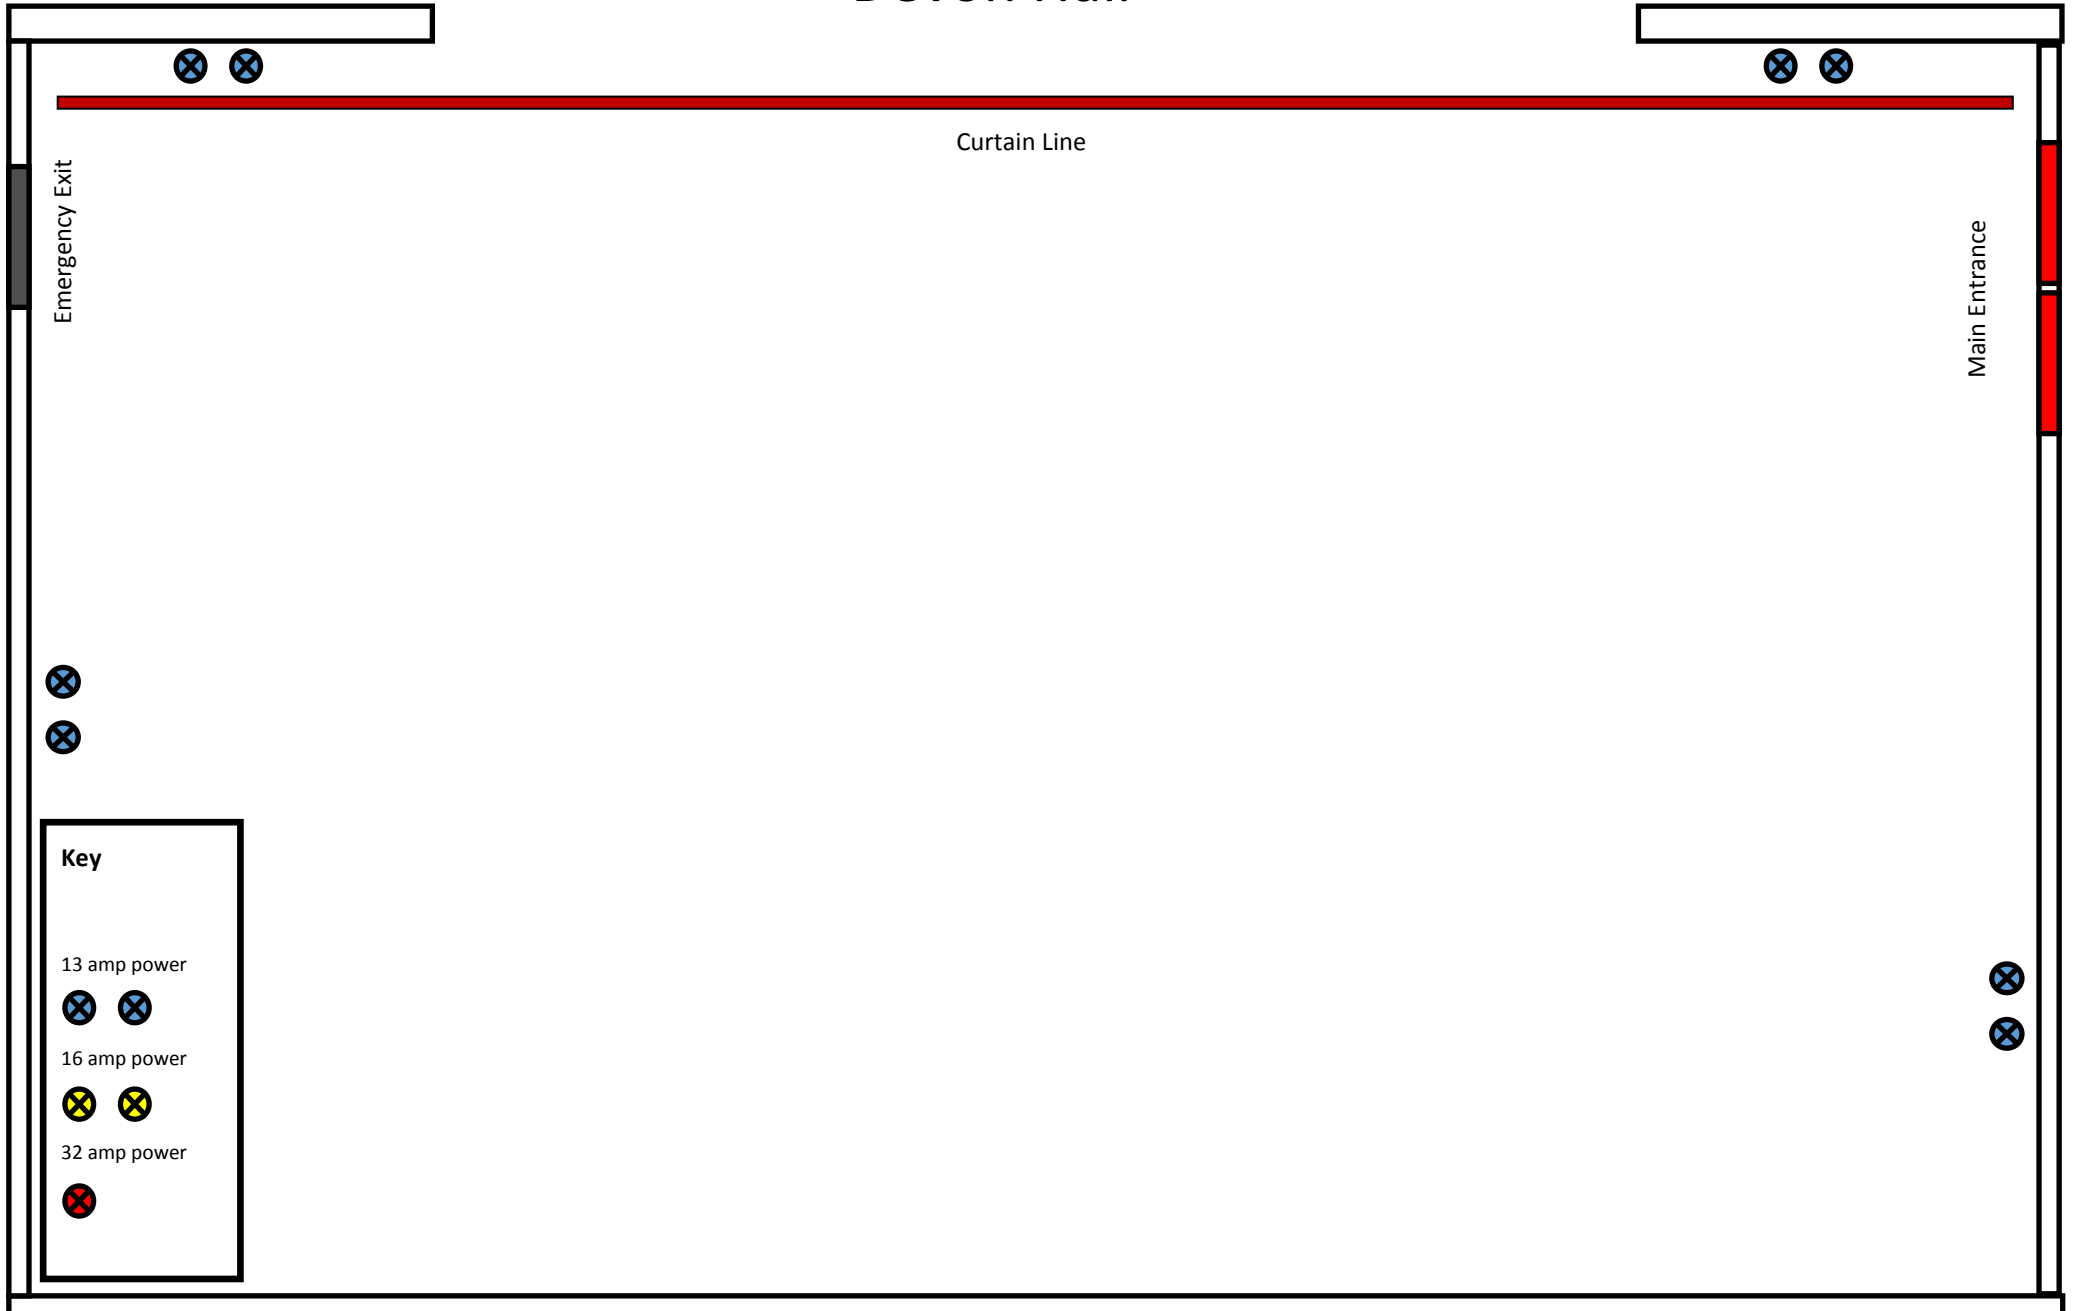

Devon Hall

Emergency Exit

Curtain Line

Main Entrance

Key

13 amp power

16 amp power

32 amp power

Balcony

Dance Studio

Key

13 amp power

16 amp power

32 amp power

AUDITORIUM