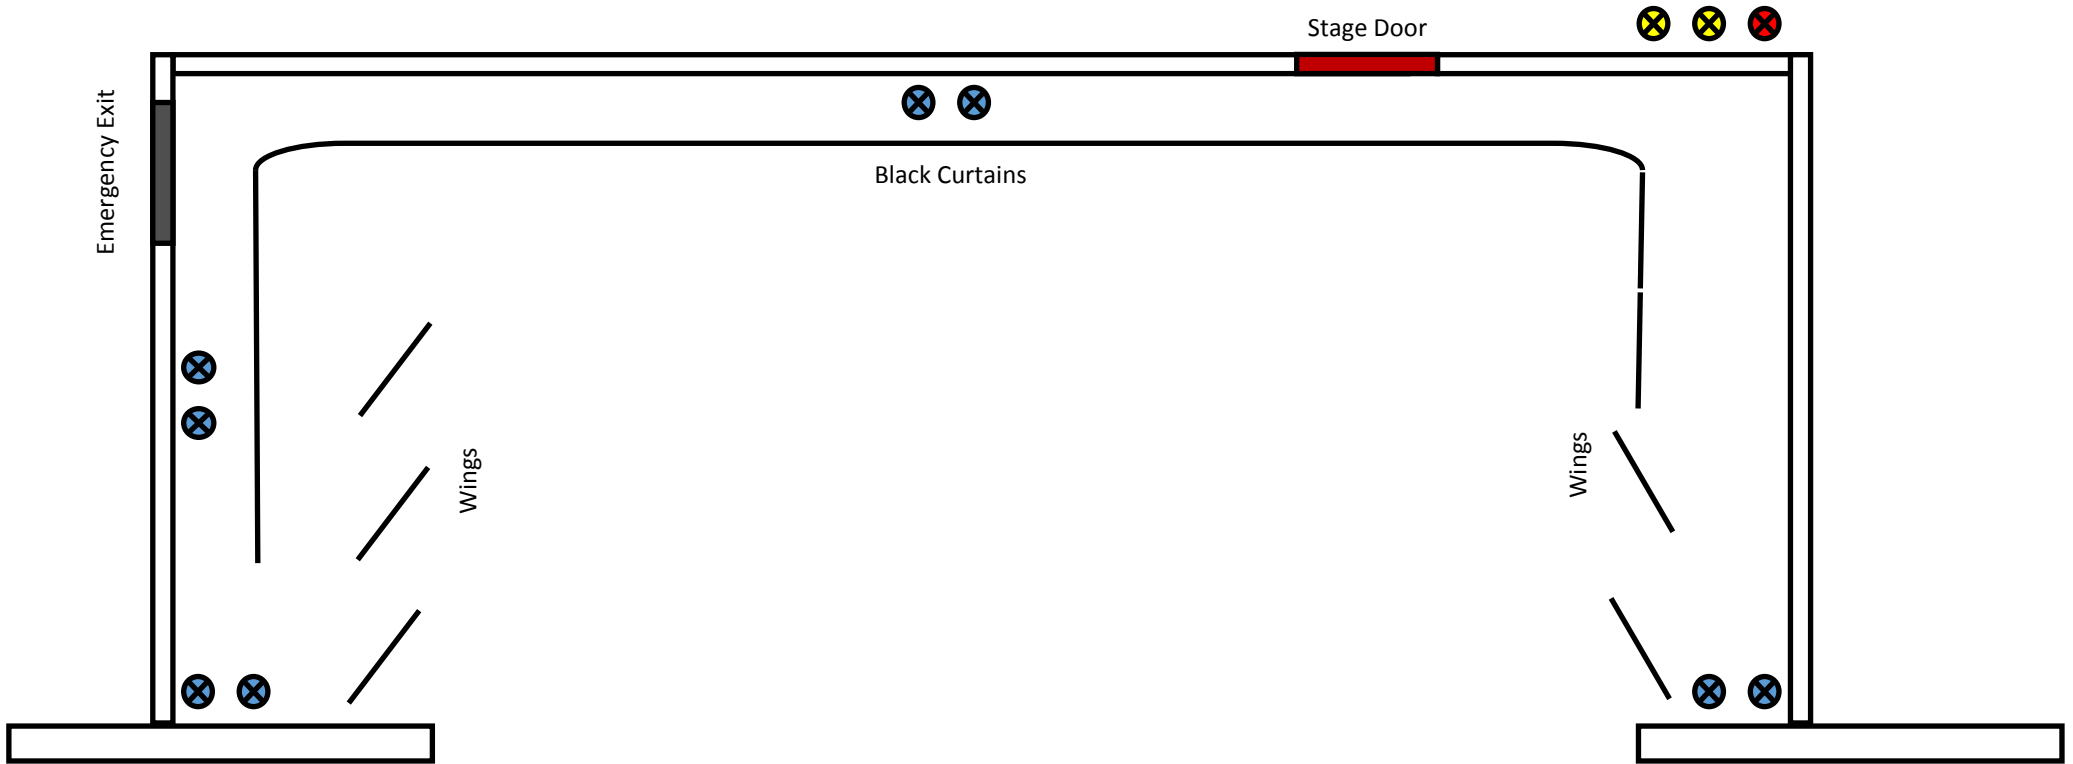

Devon Hall

Emergency Exit

Curtain Line

Main Entrance

Key

13 amp power

16 amp power

32 amp power

Balcony

Dance Studio

Key

13 amp power

16 amp power

32 amp power

AUDITORIUM